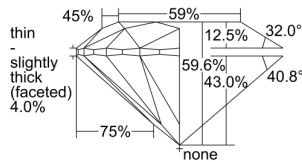

GIA®

FACSIMILE

GIA REPORT 6412492542

Verify this report at GIA.edu

GIA NATURAL DIAMOND DOSSIER®

December 21, 2021
GIA Report Number 6412492542
Shape and Cutting Style ..... Round Brilliant
Measurements ..... 6.25 - 6.29 x 3.73 mm

GRADING RESULTS

Carat Weight ..... 0.90 carat
Color Grade ..... G
Clarity Grade VS1
Cut Grade ..... Excellent

ADDITIONAL GRADING INFORMATION

Polish ..... Excellent
Symmetry ..... Excellent
Fluorescence ..... Faint
Clarity Characteristics..... Crystal, Feather, Cloud, Pinpoint
Inscription(s): GIA 6412492542

PROPORTIONS

Profile to actual proportions

GRADING SCALES

GIA COLOR SCALE	GIA CLARITY SCALE	GIA CUT SCALE	
D	FLAWLESS	EXCELLENT	
E	INTERNALLY FLAWLESS		
F		VVS₁	VERY GOOD
G	VVS₂		
H	VS₁	GOOD	
I	VS₂		
J	SI₁	FAIR	
K	SI₂		
L	I₁	POOR	
M			
N			
O	I₂		
P			
Q	I₃		
R			
S			
T			
U			
V			
W			
X			
Y			
Z