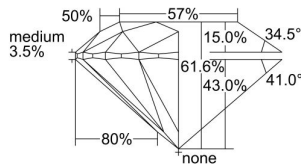

GIA®

FACSIMILE

GIA REPORT 6412537977

Verify this report at GIA.edu

GIA NATURAL DIAMOND DOSSIER®

December 06, 2021
GIA Report Number 6412537977
Shape and Cutting Style ..... Round Brilliant
Measurements ..... 4.39 - 4.41 x 2.71 mm

GRADING RESULTS

Carat Weight ..... 0.32 carat
Color Grade I
Clarity Grade VS1
Cut Grade ..... Excellent

ADDITIONAL GRADING INFORMATION

Polish ..... Excellent
Symmetry ..... Excellent
Fluorescence ..... Faint
Clarity Characteristics ..... Crystal, Pinpoint
Inscription(s): GIA 6412537977

PROPORTIONS

Profile to actual proportions

GRADING SCALES

GIA COLOR SCALE	GIA CLARITY SCALE	GIA CUT SCALE	
D	FLAWLESS	EXCELLENT	
E	INTERNALLY FLAWLESS		
F		VVS₁	VERY GOOD
G	VVS₂		
H	VS₁	GOOD	
I	VS₂		
J	SI₁	FAIR	
K	SI₂		
L	I₁	POOR	
M			I₂
N	I₃		
O			
P			
Q			
R			
S			
T			
U			
V			
W			
X			
Y			
Z