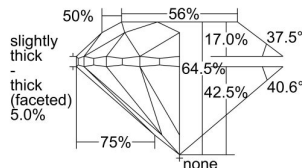

GIA®

FACSIMILE

GIA REPORT 6412571646

Verify this report at GIA.edu

GIA NATURAL DIAMOND DOSSIER®

December 08, 2021
GIA Report Number 6412571646
Shape and Cutting Style ..... Round Brilliant
Measurements ..... 4.93 - 4.98 x 3.19 mm

GRADING RESULTS

Carat Weight ..... 0.50 carat
Color Grade I
Clarity Grade VVS2
Cut Grade ..... Very Good

ADDITIONAL GRADING INFORMATION

Polish ..... Very Good
Symmetry ..... Very Good
Fluorescence ..... Strong Blue
Clarity Characteristics ..... Pinpoint
Inscription(s): GIA 6412571646

PROPORTIONS

Profile to actual proportions

GRADING SCALES

GIA COLOR SCALE	GIA CLARITY SCALE	GIA CUT SCALE
COLOURLESS D	FLAWLESS	EXCELLENT
E	INTERNALLY FLAWLESS	
F	VVS₁	VERY GOOD
G		
H	VVS₂	GOOD
I	VS₁	
J	VS₂	FAIR
K	SI₁	
L	SI₂	POOR
M	I₁	
N	I₂	
O	I₃	
P		
Q		
R		
S		
T		
U		
V		
W		
X		
Y		
Z