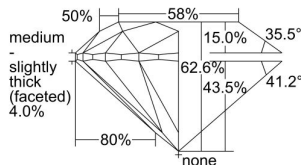

GIA®

FACSIMILE

GIA REPORT 6412584706

Verify this report at GIA.edu

GIA NATURAL DIAMOND DOSSIER®

December 09, 2021
GIA Report Number **6412584706**
Shape and Cutting Style ..... **Round Brilliant**
Measurements ..... **4.45 - 4.47 x 2.79 mm**

GRADING RESULTS

Carat Weight ..... **0.34 carat**
Color Grade ..... **L**
Clarity Grade **VS2**
Cut Grade ..... **Excellent**

ADDITIONAL GRADING INFORMATION

Polish ..... **Excellent**
Symmetry ..... **Excellent**
Fluorescence ..... **Faint**
Clarity Characteristics ..... **Crystal**
Inscription(s): **GIA 6412584706**

PROPORTIONS

Profile to actual proportions

GRADING SCALES

GIA COLOR SCALE

COLOREDNESS	D
	E
	F
	G
	H
	I
	J
NEAR COLORLESS	K
	L
	M
FAINTE	N
	O
	P
	R
	S
	T
	U
	V
	W
	X
	Y
LIGHT	Z

GIA CLARITY SCALE

FLAWLESS	VERY VERY SLIGHTLY INCLUDED	VVS₁	VVS₂	VS₁	VS₂	SI₁	SI₂	I₁	I₂	I₃	
											INTERNAL FLAWLESS

GIA CUT SCALE

EXCELLENT
VERY GOOD
GOOD
FAIR
POOR