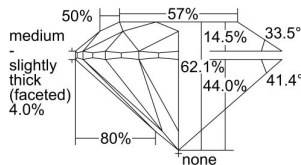

GIA®

FACSIMILE

GIA REPORT 6412615878

Verify this report at GIA.edu

GIA NATURAL DIAMOND DOSSIER®

December 13, 2021
GIA Report Number **6412615878**
Shape and Cutting Style ..... **Round Brilliant**
Measurements ..... **4.01 - 4.04 x 2.50 mm**

GRADING RESULTS

Carat Weight ..... **0.24 carat**
Color Grade ..... **E**
Clarity Grade **S12**
Cut Grade ..... **Excellent**

ADDITIONAL GRADING INFORMATION

Polish ..... **Excellent**
Symmetry ..... **Excellent**
Fluorescence ..... **None**
Clarity Characteristics ..... **Cloud, Crystal**
Inscription(s): **GIA 6412615878**

PROPORTIONS

Profile to actual proportions

GRADING SCALES

GIA COLOR SCALE	GIA CLARITY SCALE	GIA CUT SCALE	
D	FLAWLESS	EXCELLENT	
E	INTERNALLY FLAWLESS		
F		VVS₁	VERY GOOD
G	VVS₂		
H	VS₁	GOOD	
I	VS₂		
J	S1₁	FAIR	
K	S1₂		
L	I₁	POOR	
M	I₂		
N	I₃		
O			
P			
Q			
R			
S			
T			
U			
V			
W			
X			
Y			
Z