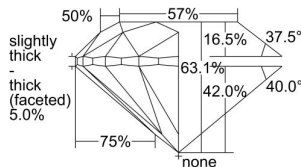

GIA®

FACSIMILE

GIA REPORT 6412633834

Verify this report at GIA.edu

GIA NATURAL DIAMOND DOSSIER®

December 15, 2021
GIA Report Number 6412633834
Shape and Cutting Style ..... Round Brilliant
Measurements ..... 4.80 - 4.84 x 3.04 mm

GRADING RESULTS

Carat Weight ..... 0.45 carat
Color Grade ..... J
Clarity Grade VS2
Cut Grade ..... Very Good

ADDITIONAL GRADING INFORMATION

Polish ..... Excellent
Symmetry ..... Excellent
Fluorescence ..... None
Clarity Characteristics ..... Crystal
Inscription(s): GIA 6412633834

PROPORTIONS

Profile to actual proportions

GRADING SCALES

GIA COLOR SCALE	GIA CLARITY SCALE	GIA CUT SCALE
D	FLAWLESS	EXCELLENT
E	INTERNALLY FLAWLESS	
F	VVS₁	VERY GOOD
G		
H	VS₁	GOOD
I		
J	VS₂	FAIR
K		
L	SI₁	POOR
M		
N	I₁	
O		
P	I₂	
Q		
R	I₃	
S		
T		
U		
V		
W		
X		
Y		
Z