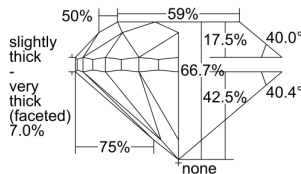

GIA®

FACSIMILE

GIA REPORT 6412641270

Verify this report at GIA.edu

GIA NATURAL DIAMOND DOSSIER®

December 17, 2021
GIA Report Number 6412641270
Shape and Cutting Style ..... Round Brilliant
Measurements ..... 5.39 - 5.43 x 3.61 mm

GRADING RESULTS

Carat Weight ..... 0.70 carat
Color Grade I
Clarity Grade S11
Cut Grade ..... Good

ADDITIONAL GRADING INFORMATION

Polish ..... Excellent
Symmetry ..... Good
Fluorescence ..... Medium Blue
Clarity Characteristics ..... Crystal, Cloud
Inscription(s): GIA 6412641270

PROPORTIONS

Profile to actual proportions

GRADING SCALES

GIA COLOR SCALE	GIA CLARITY SCALE	GIA CUT SCALE	
D	FLAWLESS	EXCELLENT	
E	INTERNALLY FLAWLESS		
F		VVS₁	VERY GOOD
G	VVS₂		
H	VS₁	GOOD	
I	VS₂		
J	S1₁	FAIR	
K	S1₂		
L	I₁	POOR	
M	I₂		
N	I₃		
O			
P			
Q			
R			
S			
T			
U			
V			
W			
X			
Y			
Z