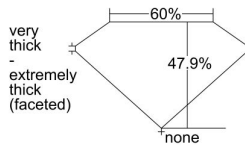

GIA®

FACSIMILE

GIA REPORT 6412644089

Verify this report at GIA.edu

GIA NATURAL DIAMOND DOSSIER®

December 23, 2021
GIA Report Number **6412644089**
Shape and Cutting Style ..... **Heart Brilliant**
Measurements ..... **3.96 x 5.38 x 2.57 mm**

GRADING RESULTS

Carat Weight ..... **0.40 carat**
Color Grade ..... **E**
Clarity Grade **S12**

ADDITIONAL GRADING INFORMATION

Polish ..... **Good**
Symmetry ..... **Good**
Fluorescence ..... **None**
Clarity Characteristics ..... **Feather**
Inscription(s): **GIA 6412644089**

PROPORTIONS

Profile not to actual proportions

GRADING SCALES

GIA COLOR SCALE		GIA CLARITY SCALE			
COLORLESS	D	VERY VERY SLIGHTLY INCLUDED	FLAWLESS		
	E		INTERNALLY FLAWLESS		
	F		VVS₁		
	G		VVS₂		
	NEAR COLORLESS	H	VERY SLIGHTLY INCLUDED	VS₁	
		I		VS₂	
		FAINT	J	SLIGHTLY INCLUDED	S1₁
			K		S1₂
	L		I₁		
	VERT LIGHT		M	INCLUDED	I₂
N			I₃		
O					
P					
LIGHT	Q				
	R				
	S				
	T				
	U				
	Z