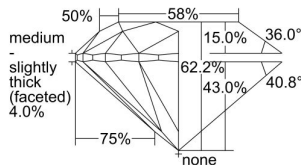

GIA®

FACSIMILE

GIA REPORT 6412646493

Verify this report at GIA.edu

GIA NATURAL DIAMOND DOSSIER®

January 27, 2022
GIA Report Number **6412646493**
Shape and Cutting Style ..... **Round Brilliant**
Measurements ..... **4.71 - 4.73 x 2.94 mm**

GRADING RESULTS

Carat Weight ..... **0.41 carat**
Color Grade ..... **J**
Clarity Grade **VVS1**
Cut Grade ..... **Excellent**

ADDITIONAL GRADING INFORMATION

Polish ..... **Excellent**
Symmetry ..... **Excellent**
Fluorescence ..... **None**
Clarity Characteristics..... **Cloud, Pinpoint, Feather, Chip**
Inscription(s): **GIA 6412646493**

PROPORTIONS

Profile to actual proportions

GRADING SCALES

GIA COLOR SCALE	GIA CLARITY SCALE	GIA CUT SCALE	
D	FLAWLESS	EXCELLENT	
E	INTERNALLY FLAWLESS		
F		VVS₁	VERY GOOD
G	VVS₂		
H	VS₁	GOOD	
I	VS₂		
J	SI₁	FAIR	
K	SI₂		
L	I₁	POOR	
M			
N			
O	I₂		
P			
Q	I₃		
R			
S			
T			
U			
V			
W			
X			
Y			
Z