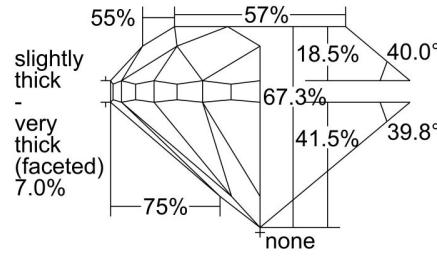

GIA NATURAL DIAMOND GRADING REPORT

December 16, 2021
 GIA Report Number 6412647023
 Shape and Cutting Style Round Brilliant
 Measurements 6.00 - 6.10 x 4.07 mm

GRADING RESULTS

Carat Weight 1.00 carat
 Color Grade I
 Clarity Grade SI1
 Cut Grade Good

ADDITIONAL GRADING INFORMATION

Polish Excellent
 Symmetry Very Good
 Fluorescence None
 Inscription(s): GIA 6412647023

Comments: Additional clouds are not shown. Pinpoints are not shown.

PROPORTIONS

Profile to actual proportions

CLARITY CHARACTERISTICS

KEY TO SYMBOLS*

-  Cloud
-  Crystal
-  Feather
-  Cavity
-  Needle

* Red symbols denote internal characteristics (inclusions). Green or black symbols denote external characteristics (blemishes). Diagram is an approximate representation of the diamond, and symbols shown indicate type, position, and approximate size of clarity characteristics. All clarity characteristics may not be shown. Details of finish are not shown.