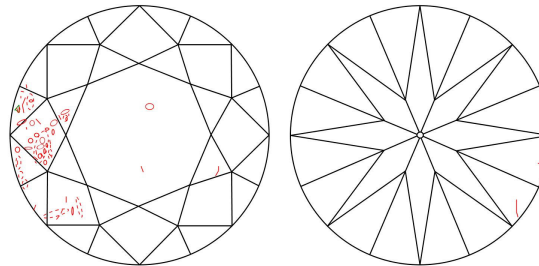

GIA NATURAL DIAMOND GRADING REPORT

December 16, 2021
 GIA Report Number 6412647023
 Shape and Cutting Style Round Brilliant
 Measurements 6.00 - 6.10 x 4.07 mm

GRADING RESULTS

Carat Weight 1.00 carat
 Color Grade I
 Clarity Grade SI1
 Cut Grade Good

ADDITIONAL GRADING INFORMATION

Polish Excellent
 Symmetry Very Good
 Fluorescence None
 Inscription(s): GIA 6412647023

Comments: Additional clouds are not shown. Pinpoints are not shown.

PROPORTIONS

Profile to actual proportions

CLARITY CHARACTERISTICS

KEY TO SYMBOLS*

-  Cloud
-  Crystal
-  Feather
-  Cavity
-  Needle

* Red symbols denote internal characteristics (inclusions). Green or black symbols denote external characteristics (blemishes). Diagram is an approximate representation of the diamond, and symbols shown indicate type, position, and approximate size of clarity characteristics. All clarity characteristics may not be shown. Details of finish are not shown.