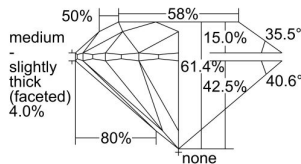

GIA®

FACSIMILE

GIA REPORT 6412658759

Verify this report at GIA.edu

GIA NATURAL DIAMOND DOSSIER®

December 14, 2021
GIA Report Number **6412658759**
Shape and Cutting Style ..... **Round Brilliant**
Measurements ..... **5.08 - 5.12 x 3.13 mm**

GRADING RESULTS

Carat Weight ..... **0.51 carat**
Color Grade ..... **E**
Clarity Grade **VS1**
Cut Grade ..... **Excellent**

ADDITIONAL GRADING INFORMATION

Polish ..... **Very Good**
Symmetry ..... **Excellent**
Fluorescence ..... **None**
Clarity Characteristics ..... **Cloud, Pinpoint**
Inscription(s): **GIA 6412658759**

PROPORTIONS

Profile to actual proportions

GRADING SCALES

GIA COLOR SCALE	GIA CLARITY SCALE	GIA CUT SCALE	
D	FLAWLESS	EXCELLENT	
E	INTERNALLY FLAWLESS		
F		VVS₁	VERY GOOD
G	VVS₂		
H	VS₁	GOOD	
I	VS₂		
J	SI₁	FAIR	
K	SI₂		
L	I₁	POOR	
M	I₂		
N	I₃		
O			
P			
Q			
R			
S			
T			
U			
V			
W			
X			
Y			
Z