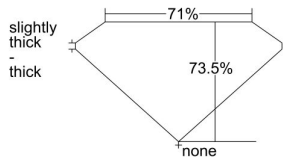

GIA®

FACSIMILE

GIA REPORT 6412705159

Verify this report at GIA.edu

GIA NATURAL DIAMOND DOSSIER®

December 21, 2021
GIA Report Number **6412705159**
Shape and Cutting Style ..... **Square Modified Brilliant**
Measurements ..... **4.35 x 4.32 x 3.18 mm**

GRADING RESULTS

Carat Weight ..... **0.51 carat**
Color Grade ..... **D**
Clarity Grade **VS1**

ADDITIONAL GRADING INFORMATION

Polish ..... **Excellent**
Symmetry ..... **Very Good**
Fluorescence ..... **None**
Clarity Characteristics ..... **Cloud, Pinpoint**
Inscription(s): **GIA 6412705159**

PROPORTIONS

Profile not to actual proportions

GRADING SCALES

GIA COLOR SCALE		GIA CLARITY SCALE			
COLORLESS	D	VERY VERY SLIGHTLY INCLUDED	FLAWLESS		
	E		INTERNALLY FLAWLESS		
	F		VS₁		
	NEAR COLORLESS	G	VERY SLIGHTLY INCLUDED	VS₂	
		H		VS₁	
		FAINT	I	SLIGHTLY INCLUDED	VS₂
			J		SI₁
			K		SI₂
	LIGHT	L	INCLUDED	I₁	
		M		I₂	
N		I₃			
O					
P					
Q					
R					
S