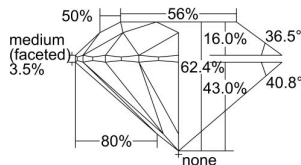

GIA®

FACSIMILE

GIA REPORT 6412730723

Verify this report at GIA.edu

GIA NATURAL DIAMOND DOSSIER®

December 20, 2021
GIA Report Number **6412730723**
Shape and Cutting Style ..... **Round Brilliant**
Measurements ..... **4.79 - 4.80 x 2.99 mm**

GRADING RESULTS

Carat Weight ..... **0.42 carat**
Color Grade ..... **D**
Clarity Grade **S11**
Cut Grade ..... **Excellent**

ADDITIONAL GRADING INFORMATION

Polish ..... **Excellent**
Symmetry ..... **Excellent**
Fluorescence ..... **Faint**
Clarity Characteristics ..... **Crystal, Cloud**
Inscription(s): **GIA 6412730723**

PROPORTIONS

Profile to actual proportions

GRADING SCALES

GIA COLOR SCALE

COLORLESS	D
	E
	F
	G
	H
	I
	J
NEAR COLORLESS	K
	L
FAIN	M
	N
	O
	P
VERY LIGHT	Q
	R
	S
	T
	U
	V
	W
	X
	Y
LIGHT	Z

GIA CLARITY SCALE

FLAWLESS	VERY VERY SLIGHTLY INCLUDED	VVS₁	VERY SLIGHTLY INCLUDED	VS₁	SLIGHTLY INCLUDED	SI₁	SI₂	I₁	I₂	I₃	
											INTERNALLY FLAWLESS

GIA CUT SCALE

EXCELLENT
VERY GOOD
GOOD
FAIR
POOR