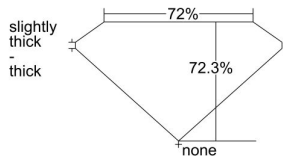

GIA®

FACSIMILE

GIA REPORT 6412755852

Verify this report at GIA.edu

GIA NATURAL DIAMOND DOSSIER®

December 23, 2021
GIA Report Number **6412755852**
Shape and Cutting Style ..... **Square Modified Brilliant**
Measurements ..... **3.83 x 3.78 x 2.73 mm**

GRADING RESULTS

Carat Weight ..... **0.32 carat**
Color Grade ..... **F**
Clarity Grade **VS2**

ADDITIONAL GRADING INFORMATION

Polish ..... **Excellent**
Symmetry ..... **Very Good**
Fluorescence ..... **None**
Clarity Characteristics ..... **Feather, Crystal, Cloud**
Inscription(s): **GIA 6412755852**

PROPORTIONS

Profile not to actual proportions

GRADING SCALES

GIA COLOR SCALE		GIA CLARITY SCALE			
COLORLESS	D	VERY VERY SLIGHTLY INCLUDED	FLAWLESS		
	E		INTERNALLY FLAWLESS		
	F	VERY SLIGHTLY INCLUDED	VVS₁		
	G		VVS₂		
	H		VS₁		
	NEAR COLORLESS	I	SLIGHTLY INCLUDED	VS₂	
		J		SI₁	
		FAINT	K	INCLUDED	SI₂
			L		I₁
			M		I₂
VERT LIGHT	N	LIGHT	I₃		
	O				
	P				
	Q				
	R