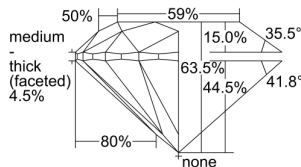

GIA®

FACSIMILE

GIA REPORT 6412774072

Verify this report at GIA.edu

GIA NATURAL DIAMOND DOSSIER®

December 23, 2021
GIA Report Number **6412774072**
Shape and Cutting Style ..... **Round Brilliant**
Measurements ..... **4.21 - 4.26 x 2.69 mm**

GRADING RESULTS

Carat Weight ..... **0.30 carat**
Color Grade ..... **G**
Clarity Grade **VVS1**
Cut Grade ..... **Very Good**

ADDITIONAL GRADING INFORMATION

Polish ..... **Excellent**
Symmetry ..... **Very Good**
Fluorescence ..... **None**
Clarity Characteristics..... **Pinpoint, Cloud, Feather**
Inscription(s): **GIA 6412774072**

PROPORTIONS

Profile to actual proportions

GRADING SCALES

GIA COLOR SCALE	GIA CLARITY SCALE	GIA CUT SCALE	
D	FLAWLESS	EXCELLENT	
E	INTERNALLY FLAWLESS		
F		VVS₁	VERY GOOD
G	VVS₂		
H	VS₁	GOOD	
I	VS₂		
J	SI₁	FAIR	
K	SI₂		
L	I₁	POOR	
M			
N			
O	I₂		
P			
Q			
R	I₃		
S			
T			
U			
V			
W			
X			
Y			
Z