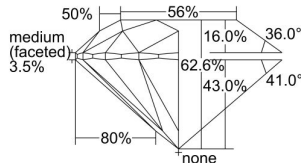

GIA®

FACSIMILE

GIA REPORT 6412784941

Verify this report at GIA.edu

GIA NATURAL DIAMOND DOSSIER®

December 27, 2021
GIA Report Number **6412784941**
Shape and Cutting Style ..... **Round Brilliant**
Measurements ..... **5.45 - 5.48 x 3.42 mm**

GRADING RESULTS

Carat Weight ..... **0.62 carat**
Color Grade ..... **H**
Clarity Grade **VS1**
Cut Grade ..... **Excellent**

ADDITIONAL GRADING INFORMATION

Polish ..... **Excellent**
Symmetry ..... **Excellent**
Fluorescence ..... **Medium Blue**
Clarity Characteristics..... **Crystal, Pinpoint**
Inscription(s): **GIA 6412784941**

PROPORTIONS

Profile to actual proportions

GRADING SCALES

GIA COLOR SCALE	GIA CLARITY SCALE	GIA CUT SCALE	
D	FLAWLESS	EXCELLENT	
E	INTERNALLY FLAWLESS		
F		VVS₁	VERY GOOD
G	VVS₂		
H	VS₁	GOOD	
I	VS₂		
J	SI₁	FAIR	
K	SI₂		
L	I₁	POOR	
M	I₂		
N	I₃		
O			
P			
Q			
R			
S			
T			
U			
V			
W			
X			
Y			
Z