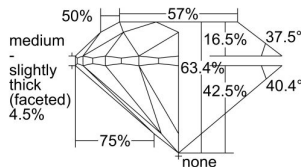

GIA®

FACSIMILE

GIA REPORT 6412822169

Verify this report at GIA.edu

GIA NATURAL DIAMOND DOSSIER®

December 28, 2021
GIA Report Number 6412822169
Shape and Cutting Style ..... Round Brilliant
Measurements ..... 4.21 - 4.24 x 2.68 mm

GRADING RESULTS

Carat Weight ..... 0.30 carat
Color Grade ..... H
Clarity Grade S11
Cut Grade ..... Very Good

ADDITIONAL GRADING INFORMATION

Polish ..... Excellent
Symmetry ..... Excellent
Fluorescence ..... None
Clarity Characteristics ..... Crystal, Cloud
Inscription(s): GIA 6412822169

PROPORTIONS

Profile to actual proportions

GRADING SCALES

GIA COLOR SCALE

COLORESS	D
	E
	F
	G
	H
	I
	J
NEAR COLORESS	K
	L
Faint	M
	N
	O
	P
	R
	S
	T
	U
	V
	W
	X
	Y
Light	Z

GIA CLARITY SCALE

VERY VERY SLIGHTLY INCLUDED	FLAWLESS
	INTERNALLY FLAWLESS
VERY SLIGHTLY INCLUDED	VVS₁
	VVS₂
SLIGHTLY INCLUDED	VS₁
	VS₂
INCLUDED	I₁
	I₂
	I₃

GIA CUT SCALE

EXCELLENT
VERY GOOD
GOOD
FAIR
POOR