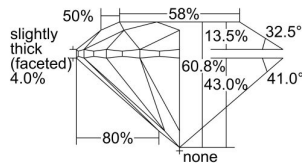

GIA®

FACSIMILE

GIA REPORT

6412836644

Verify this report at GIA.edu

GIA NATURAL DIAMOND DOSSIER®

December 31, 2021
GIA Report Number **6412836644**
Shape and Cutting Style ..... **Round Brilliant**
Measurements ..... **4.40 - 4.43 x 2.68 mm**

GRADING RESULTS

Carat Weight ..... **0.32 carat**
Color Grade ..... **E**
Clarity Grade **VVS1**
Cut Grade ..... **Excellent**

ADDITIONAL GRADING INFORMATION

Polish ..... **Excellent**
Symmetry ..... **Excellent**
Fluorescence ..... **Faint**
Clarity Characteristics..... **Needle, Pinpoint**
Inscription(s): **GIA 6412836644**

PROPORTIONS

Profile to actual proportions

GRADING SCALES

GIA COLOR SCALE	GIA CLARITY SCALE	GIA CUT SCALE	
D	FLAWLESS	EXCELLENT	
E	INTERNALLY FLAWLESS		
F		VVS₁	VERY GOOD
G	VVS₂		
H	VS₁	GOOD	
I	VS₂		
J	SI₁	FAIR	
K	SI₂		
L	I₁	POOR	
M	I₂		
N	I₃		
O			
P			
Q			
R			
S			
T			
U			
V			
W			
X			
Y			
Z