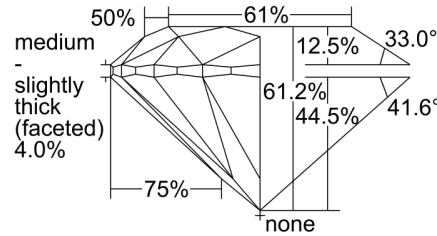

GIA NATURAL DIAMOND GRADING REPORT

December 30, 2021  
 GIA Report Number ..... 6412856365  
 Shape and Cutting Style ..... Round Brilliant  
 Measurements ..... 6.42 - 6.44 x 3.93 mm

GRADING RESULTS

Carat Weight ..... 1.00 carat  
 Color Grade ..... I  
 Clarity Grade ..... VVS1  
 Cut Grade ..... Excellent

Profile to actual proportions

CLARITY CHARACTERISTICS

KEY TO SYMBOLS\*

- Feather
- Pinpoint
- Natural

\* Red symbols denote internal characteristics (inclusions). Green or black symbols denote external characteristics (blemishes). Diagram is an approximate representation of the diamond, and symbols shown indicate type, position, and approximate size of clarity characteristics. All clarity characteristics may not be shown. Details of finish are not shown.