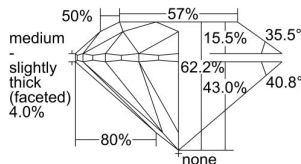

GIA®

FACSIMILE

GIA REPORT 6412867234

Verify this report at GIA.edu

GIA NATURAL DIAMOND DOSSIER®

December 31, 2021
GIA Report Number **6412867234**
Shape and Cutting Style ..... **Round Brilliant**
Measurements ..... **3.96 - 3.98 x 2.47 mm**

GRADING RESULTS

Carat Weight ..... **0.24 carat**
Color Grade ..... **E**
Clarity Grade **S12**
Cut Grade ..... **Excellent**

ADDITIONAL GRADING INFORMATION

Polish ..... **Excellent**
Symmetry ..... **Excellent**
Fluorescence ..... **None**
Clarity Characteristics ..... **Cloud**
Inscription(s): **GIA 6412867234**

PROPORTIONS

Profile to actual proportions

GRADING SCALES

GIA COLOR SCALE

COLORED	D
	E
	F
	G
	H
	I
	J
NEAR COLORLESS	K
	L
	M
	N
	O
	P
	Q
	R
	S
	T
	U
	V
	W
	X
	Y
	Z

GIA CLARITY SCALE

VERY VERY SLIGHTLY INCLUDED	FLAWLESS
	INTERNALLY FLAWLESS
VERY SLIGHTLY INCLUDED	VVS₁
	VVS₂
SLIGHTLY INCLUDED	VS₁
	VS₂
INCLUDED	I₁
	I₂
	I₃

GIA CUT SCALE

EXCELLENT
VERY GOOD
GOOD
FAIR
POOR