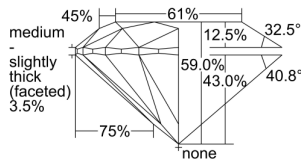

GIA®

FACSIMILE

GIA REPORT 6412899299

Verify this report at GIA.edu

GIA NATURAL DIAMOND DOSSIER®

January 06, 2022
GIA Report Number **6412899299**
Shape and Cutting Style ..... **Round Brilliant**
Measurements ..... **3.92 - 3.95 x 2.32 mm**

GRADING RESULTS

Carat Weight ..... **0.22 carat**
Color Grade ..... **D**
Clarity Grade **VS1**
Cut Grade ..... **Excellent**

ADDITIONAL GRADING INFORMATION

Polish ..... **Excellent**
Symmetry ..... **Excellent**
Fluorescence ..... **Faint**
Clarity Characteristics..... **Cloud, Pinpoint**
Inscription(s): **GIA 6412899299**

PROPORTIONS

Profile to actual proportions

GRADING SCALES

GIA COLOR SCALE	GIA CLARITY SCALE	GIA CUT SCALE
COLOURLESS	FLAWLESS	EXCELLENT
D	INTERNALLY FLAWLESS	
E	VVS₁	VERY GOOD
F		
G	VVS₂	
H	VS₁	GOOD
I		
J	VS₂	
K	SI₁	FAIR
L		
M	SI₂	
N	I₁	POOR
O		
P	I₂	
Q	I₃	
R		
S		
T		
U		
V		
W		
X		
Y		
Z