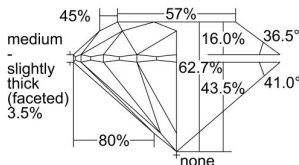

GIA®

FACSIMILE

GIA REPORT 6412957674

Verify this report at GIA.edu

GIA NATURAL DIAMOND DOSSIER®

January 17, 2022
GIA Report Number **6412957674**
Shape and Cutting Style ..... **Round Brilliant**
Measurements ..... **4.35 - 4.38 x 2.74 mm**

GRADING RESULTS

Carat Weight ..... **0.32 carat**
Color Grade ..... **E**
Clarity Grade **VS1**
Cut Grade ..... **Excellent**

ADDITIONAL GRADING INFORMATION

Polish ..... **Excellent**
Symmetry ..... **Excellent**
Fluorescence ..... **None**
Clarity Characteristics..... **Feather, Pinpoint**
Inscription(s): **GIA 6412957674**

PROPORTIONS

Profile to actual proportions

GRADING SCALES

GIA COLOR SCALE	GIA CLARITY SCALE	GIA CUT SCALE	
D	FLAWLESS	EXCELLENT	
E	INTERNALLY FLAWLESS		
F		VVS₁	VERY GOOD
G	VVS₂		
H	VS₁	GOOD	
I	VS₂		
J	SI₁	FAIR	
K	SI₂		
L	I₁	POOR	
M	I₂		
N	I₃		
O			
P			
Q			
R			
S			
T			
U			
V			
W			
X			
Y			
Z