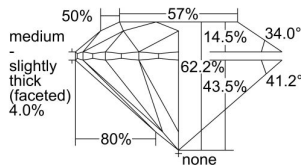

GIA®

FACSIMILE

GIA REPORT 6412977289

Verify this report at GIA.edu

GIA NATURAL DIAMOND DOSSIER®

January 12, 2022
GIA Report Number **6412977289**
Shape and Cutting Style ..... **Round Brilliant**
Measurements ..... **5.31 - 5.34 x 3.31 mm**

GRADING RESULTS

Carat Weight ..... **0.58 carat**
Color Grade ..... **H**
Clarity Grade **VVS2**
Cut Grade ..... **Excellent**

ADDITIONAL GRADING INFORMATION

Polish ..... **Excellent**
Symmetry ..... **Excellent**
Fluorescence ..... **None**
Clarity Characteristics..... **Cloud, Pinpoint**
Inscription(s): **GIA 6412977289**

PROPORTIONS

Profile to actual proportions

GRADING SCALES

GIA COLOR SCALE	GIA CLARITY SCALE	GIA CUT SCALE	
D	FLAWLESS	EXCELLENT	
E	INTERNALLY FLAWLESS		
F		VVS₁	VERY GOOD
G	VVS₂		
H	VS₁	GOOD	
I	VS₂		
J	SI₁	FAIR	
K	SI₂		
L	I₁	POOR	
M	I₂		
N	I₃		
O			
P			
Q			
R			
S			
T			
U			
V			
W			
X			
Y			
Z