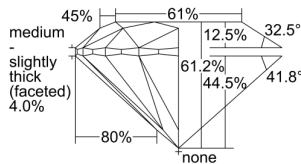

GIA®

FACSIMILE

GIA REPORT 6412979281

Verify this report at GIA.edu

GIA NATURAL DIAMOND DOSSIER®

January 17, 2022
GIA Report Number **6412979281**
Shape and Cutting Style ..... **Round Brilliant**
Measurements ..... **4.46 - 4.48 x 2.74 mm**

GRADING RESULTS

Carat Weight ..... **0.33 carat**
Color Grade ..... **G**
Clarity Grade **S12**
Cut Grade ..... **Excellent**

ADDITIONAL GRADING INFORMATION

Polish ..... **Excellent**
Symmetry ..... **Excellent**
Fluorescence ..... **None**
Clarity Characteristics ..... **Cloud, Crystal**
Inscription(s): **GIA 6412979281**

PROPORTIONS

Profile to actual proportions

GRADING SCALES

GIA COLOR SCALE	GIA CLARITY SCALE	GIA CUT SCALE	
D	FLAWLESS	EXCELLENT	
E	INTERNALLY FLAWLESS		
F		VVS₁	VERY GOOD
G	VVS₂		
H	VS₁	GOOD	
I	VS₂		
J	S1₁	FAIR	
K	S1₂		
L	I₁	POOR	
M	I₂		
N	I₃		
O			
P			
Q			
R			
S			
T			
U			
V			
W			
X			
Y			
Z