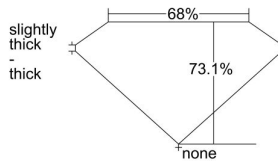

GIA®

FACSIMILE

GIA REPORT 6412986933

Verify this report at GIA.edu

GIA NATURAL DIAMOND DOSSIER®

January 19, 2022
GIA Report Number **6412986933**
Shape and Cutting Style ..... **Square Modified Brilliant**
Measurements ..... **4.30 x 4.30 x 3.14 mm**

GRADING RESULTS

Carat Weight ..... **0.51 carat**
Color Grade ..... **F**
Clarity Grade **VVS2**

ADDITIONAL GRADING INFORMATION

Polish ..... **Very Good**
Symmetry ..... **Good**
Fluorescence ..... **None**
Clarity Characteristics ..... **Needle, Pinpoint**
Inscription(s): **GIA 6412986933**

PROPORTIONS

Profile not to actual proportions

GRADING SCALES

GIA COLOR SCALE		GIA CLARITY SCALE			
COLORLESS	D	VERY VERY SLIGHTLY INCLUDED	FLAWLESS		
	E		INTERNALLY FLAWLESS		
	F		VVS₁		
	G		VVS₂		
	NEAR COLORLESS	H	VERY SLIGHTLY INCLUDED	VS₁	
		I		VS₂	
		FAINT	J	SLIGHTLY INCLUDED	SI₁
			K		SI₂
	L		I₁		
	VERT LIGHT		M	INCLUDED	I₂
N			I₃		
O					
P					
LIGHT	Q				
	R				
	S				
	T