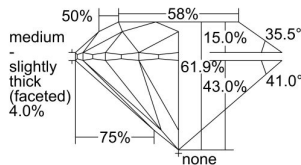

GIA®

FACSIMILE

GIA REPORT 6415024046

Verify this report at GIA.edu

GIA NATURAL DIAMOND DOSSIER®

October 28, 2021
GIA Report Number 6415024046
Shape and Cutting Style ..... Round Brilliant
Measurements ..... 4.85 - 4.88 x 3.01 mm

GRADING RESULTS

Carat Weight ..... 0.44 carat
Color Grade ..... F
Clarity Grade VS2
Cut Grade ..... Excellent

ADDITIONAL GRADING INFORMATION

Polish ..... Excellent
Symmetry ..... Excellent
Fluorescence ..... None
Clarity Characteristics ..... Crystal, Cloud
Inscription(s): GIA 6415024046

PROPORTIONS

Profile to actual proportions

GRADING SCALES

GIA COLOR SCALE	GIA CLARITY SCALE	GIA CUT SCALE	
D	FLAWLESS	EXCELLENT	
E	INTERNALLY FLAWLESS		
F		VVS₁	VERY GOOD
G	VVS₂		
H	VS₁	GOOD	
I	VS₂		
J	SI₁	FAIR	
K	SI₂		
L	I₁	POOR	
M	I₂		
N	I₃		
O			
P			
Q			
R			
S			
T			
U			
V			
W			
X			
Y			
Z