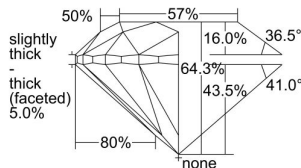

GIA®

FACSIMILE

GIA REPORT 6415106179

Verify this report at GIA.edu

GIA NATURAL DIAMOND DOSSIER®

December 02, 2021
GIA Report Number **6415106179**
Shape and Cutting Style ..... **Round Brilliant**
Measurements ..... **4.18 - 4.21 x 2.70 mm**

GRADING RESULTS

Carat Weight ..... **0.30 carat**
Color Grade ..... **H**
Clarity Grade **S11**
Cut Grade ..... **Very Good**

ADDITIONAL GRADING INFORMATION

Polish ..... **Excellent**
Symmetry ..... **Excellent**
Fluorescence ..... **None**
Clarity Characteristics..... **Cloud, Feather**
Inscription(s): **GIA 6415106179**

PROPORTIONS

Profile to actual proportions

GRADING SCALES

GIA COLOR SCALE	GIA CLARITY SCALE	GIA CUT SCALE	
D	FLAWLESS	EXCELLENT	
E	INTERNALLY FLAWLESS		
F		VVS₁	VERY GOOD
G	VVS₂		
H	VS₁	GOOD	
I	VS₂		
J	S1₁	FAIR	
K	S1₂		
L	I₁	POOR	
M	I₂		
N	I₃		
O			
P			
Q			
R			
S			
T			
U			
V			
W			
X			
Y			
Z