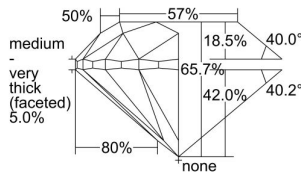

GIA®

FACSIMILE

GIA REPORT 6415149943

Verify this report at GIA.edu

GIA NATURAL DIAMOND DOSSIER®

November 03, 2021
GIA Report Number **6415149943**
Shape and Cutting Style ..... **Round Brilliant**
Measurements ..... **4.86 - 4.94 x 3.22 mm**

GRADING RESULTS

Carat Weight ..... **0.50 carat**
Color Grade ..... **D**
Clarity Grade **VS1**
Cut Grade ..... **Good**

ADDITIONAL GRADING INFORMATION

Polish ..... **Excellent**
Symmetry ..... **Very Good**
Fluorescence ..... **None**
Clarity Characteristics..... **Cloud, Crystal, Needle, Pinpoint**
Inscription(s): **GIA 6415149943**

PROPORTIONS

Profile to actual proportions

GRADING SCALES

GIA COLOR SCALE

COLORLESS	D
	E
	F
	G
	H
	I
	J
NEAR COLORLESS	K
	L
	M
	N
	O
	P
	R
	S
	T
	U
	V
	W
	X
	Y
LIGHT	Z

GIA CLARITY SCALE

FLAWLESS	VERY VERY SLIGHTLY INCLUDED	VS₁	VS₂	VS₁	SI₁	SI₂	I₁	I₂	I₃	
										INTERNALLY FLAWLESS

GIA CUT SCALE

EXCELLENT
VERY GOOD
GOOD
FAIR
POOR