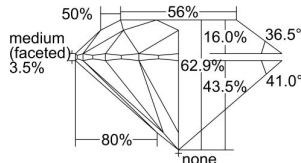

GIA®

FACSIMILE

GIA REPORT 6415191776

Verify this report at GIA.edu

GIA NATURAL DIAMOND DOSSIER®

November 18, 2021
GIA Report Number **6415191776**
Shape and Cutting Style ..... **Round Brilliant**
Measurements ..... **5.15 - 5.18 x 3.25 mm**

GRADING RESULTS

Carat Weight ..... **0.53 carat**
Color Grade ..... **H**
Clarity Grade **S11**
Cut Grade ..... **Excellent**

ADDITIONAL GRADING INFORMATION

Polish ..... **Excellent**
Symmetry ..... **Excellent**
Fluorescence ..... **Faint**
Clarity Characteristics ..... **Crystal**
Inscription(s): **GIA 6415191776**

PROPORTIONS

Profile to actual proportions

GRADING SCALES

GIA COLOR SCALE	GIA CLARITY SCALE	GIA CUT SCALE	
D	FLAWLESS	EXCELLENT	
E	INTERNALLY FLAWLESS		
F		VVS₁	VERY GOOD
G	VVS₂		
H	VS₁	GOOD	
I	VS₂		
J	S1₁	FAIR	
K	S1₂		
L	I₁	POOR	
M	I₂		
N	I₃		
O			
P			
Q			
R			
S			
T			
U			
V			
W			
X			
Y			
Z