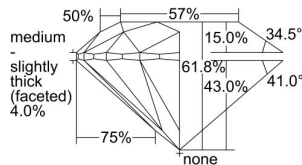

GIA®

FACSIMILE

GIA REPORT

6415231147

Verify this report at GIA.edu

GIA NATURAL DIAMOND DOSSIER®

November 12, 2021
GIA Report Number **6415231147**
Shape and Cutting Style ..... **Round Brilliant**
Measurements ..... **3.62 - 3.66 x 2.25 mm**

GRADING RESULTS

Carat Weight ..... **0.18 carat**
Color Grade ..... **F**
Clarity Grade **VS2**
Cut Grade ..... **Excellent**

ADDITIONAL GRADING INFORMATION

Polish ..... **Very Good**
Symmetry ..... **Very Good**
Fluorescence ..... **None**
Clarity Characteristics ..... **Cloud**
Inscription(s): **GIA 6415231147**

PROPORTIONS

Profile to actual proportions

GRADING SCALES

GIA COLOR SCALE

COLORESS	D
	E
	F
	G
	H
	I
	J
NEAR COLORESS	K
	L
Faint	M
	N
	O
	P
	R
	S
	T
	U
	V
	W
	X
	Y
Light	Z

GIA CLARITY SCALE

VERY VERY SLIGHTLY INCLUDED	FLAWLESS
	INTERNALLY FLAWLESS
VERY SLIGHTLY INCLUDED	VVS₁
	VVS₂
SLIGHTLY INCLUDED	VS₁
	VS₂
INCLUDED	SI₁
	SI₂
	I₁
	I₂
	I₃

GIA CUT SCALE

EXCELLENT
VERY GOOD
GOOD
FAIR
POOR