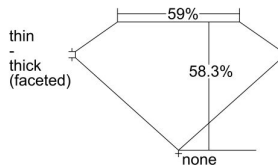

GIA®

FACSIMILE

GIA REPORT 6415238553

Verify this report at GIA.edu

GIA NATURAL DIAMOND DOSSIER®

November 16, 2021
GIA Report Number 6415238553
Shape and Cutting Style ..... Heart Brilliant
Measurements ..... 4.48 x 5.19 x 3.03 mm

GRADING RESULTS

Carat Weight ..... 0.42 carat
Color Grade ..... E
Clarity Grade VS2

ADDITIONAL GRADING INFORMATION

Polish ..... Excellent
Symmetry ..... Very Good
Fluorescence ..... Faint
Clarity Characteristics ..... Feather
Inscription(s): GIA 6415238553

PROPORTIONS

Profile not to actual proportions

GRADING SCALES

GIA COLOR SCALE		GIA CLARITY SCALE	
COLORLESS	D	VERY VERY SLIGHTLY INCLUDED	FLAWLESS
	E		INTERNALLY FLAWLESS
	F		VVS₁
	G		VVS₂
	H		VS₁
	I		VS₂
	J		SI₁
	K		SI₂
	L		I₁
	M		I₂
NEAR COLORLESS	N	SLIGHTLY INCLUDED	I₃
	O		
	P		
	Q		
FAINT	R		
	S		
	T		
	U		
VERT LIGHT	V		
	W		
	X		
	Y		
LIGHT	Z