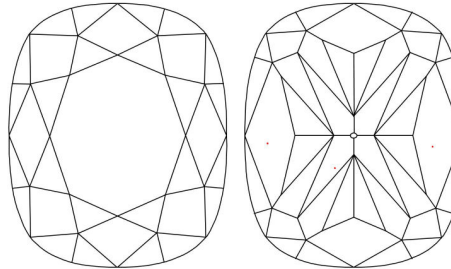

GIA NATURAL DIAMOND GRADING REPORT

November 15, 2021
 GIA Report Number 6415241506
 Shape and Cutting Style Cushion Modified Brilliant
 Measurements 5.94 x 5.30 x 3.81 mm

GRADING RESULTS

Carat Weight 1.01 carat
 Color Grade J
 Clarity Grade VVS1

ADDITIONAL GRADING INFORMATION

Polish Excellent
 Symmetry Very Good
 Fluorescence None
 Inscription(s): GIA 6415241506

PROPORTIONS

Profile not to actual proportions

CLARITY CHARACTERISTICS

KEY TO SYMBOLS*

- Pinpoint

* Red symbols denote internal characteristics (inclusions). Green or black symbols denote external characteristics (blemishes). Diagram is an approximate representation of the diamond, and symbols shown indicate type, position, and approximate size of clarity characteristics. All clarity characteristics may not be shown. Details of finish are not shown.