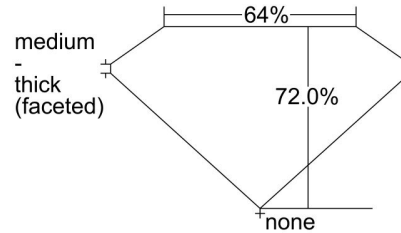

GIA NATURAL DIAMOND GRADING REPORT

November 15, 2021
 GIA Report Number 6415241506
 Shape and Cutting Style Cushion Modified Brilliant
 Measurements 5.94 x 5.30 x 3.81 mm

GRADING RESULTS

Carat Weight 1.01 carat
 Color Grade J
 Clarity Grade VVS1

ADDITIONAL GRADING INFORMATION

Polish Excellent
 Symmetry Very Good
 Fluorescence None
 Inscription(s): GIA 6415241506

PROPORTIONS

Profile not to actual proportions

CLARITY CHARACTERISTICS

KEY TO SYMBOLS*

- Pinpoint

* Red symbols denote internal characteristics (inclusions). Green or black symbols denote external characteristics (blemishes). Diagram is an approximate representation of the diamond, and symbols shown indicate type, position, and approximate size of clarity characteristics. All clarity characteristics may not be shown. Details of finish are not shown.