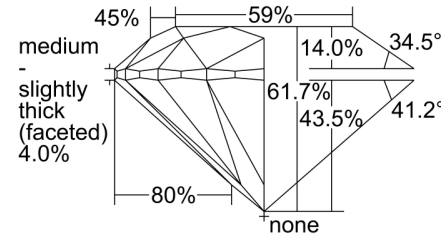

**GIA NATURAL DIAMOND GRADING REPORT**

November 22, 2021

GIA Report Number ..... 6415280265

Shape and Cutting Style ..... Round Brilliant

Measurements ..... 7.36 - 7.40 x 4.55 mm

**GRADING RESULTS**

Carat Weight ..... 1.52 carat

**Comments:** Additional pinpoints are not shown. Surface graining is not shown.

**PROPORTIONS**

Profile to actual proportions

**CLARITY CHARACTERISTICS**

**KEY TO SYMBOLS\***

- Crystal
- ~ Feather
- Pinpoint

\* Red symbols denote internal characteristics (inclusions). Green or black symbols denote external characteristics (blemishes). Diagram is an approximate representation of the diamond, and symbols shown indicate type, position, and approximate size of clarity characteristics. All clarity characteristics may not be shown. Details of finish are not shown.