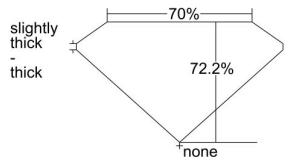

GIA®

FACSIMILE

GIA REPORT 6415319553

Verify this report at GIA.edu

GIA NATURAL DIAMOND DOSSIER®

December 14, 2021
GIA Report Number 6415319553
Shape and Cutting Style ..... Square Modified Brilliant
Measurements ..... 4.40 x 4.40 x 3.18 mm

GRADING RESULTS

Carat Weight ..... 0.51 carat
Color Grade ..... E
Clarity Grade VS1

ADDITIONAL GRADING INFORMATION

Polish ..... Excellent
Symmetry ..... Excellent
Fluorescence ..... None
Clarity Characteristics ..... Cloud, Pinpoint
Inscription(s): GIA 6415319553

PROPORTIONS

Profile not to actual proportions

GRADING SCALES

GIA COLOR SCALE		GIA CLARITY SCALE			
COLORLESS	D	VERY VERY SLIGHTLY INCLUDED	FLAWLESS		
	E		INTERNALLY FLAWLESS		
	F	VERY SLIGHTLY INCLUDED	VS₁		
	G		VS₂		
	H		VS₁		
	NEAR COLORLESS	I	SLIGHTLY INCLUDED	VS₂	
		J		SI₁	
		FAINT	K	INCLUDED	SI₂
			L		I₁
			M		I₂
VERT LIGHT	N	LIGHT	I₃		
	O				
	P				
	Q				
	R