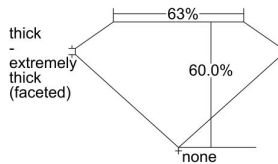

GIA®

FACSIMILE

GIA REPORT 6415342664

Verify this report at GIA.edu

GIA NATURAL DIAMOND DOSSIER®

November 22, 2021
GIA Report Number 6415342664
Shape and Cutting Style ..... Oval Brilliant
Measurements ..... 6.85 x 5.05 x 3.03 mm

GRADING RESULTS

Carat Weight ..... 0.70 carat
Color Grade ..... E
Clarity Grade SI2

ADDITIONAL GRADING INFORMATION

Polish ..... Excellent
Symmetry ..... Good
Fluorescence ..... Medium Blue
Clarity Characteristics ..... Cloud, Crystal, Feather
Inscription(s): GIA 6415342664

PROPORTIONS

Profile not to actual proportions

GRADING SCALES

GIA COLOR SCALE		GIA CLARITY SCALE			
COLORLESS	D	VERY VERY SLIGHTLY INCLUDED	FLAWLESS		
	E		INTERNALLY FLAWLESS		
	F	VERY SLIGHTLY INCLUDED	VVS₁		
	G		VVS₂		
	H		VS₁		
	NEAR COLORLESS	I	SLIGHTLY INCLUDED	VS₂	
		J		SI₁	
		FAINT	K	INCLUDED	SI₂
			L		I₁
			M		I₂
VERT LIGHT	N	LIGHT	I₃		
	O				
	P				
	Q				
	R