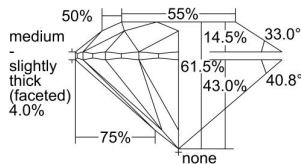

GIA®

FACSIMILE

GIA REPORT 6415359247

Verify this report at GIA.edu

GIA NATURAL DIAMOND DOSSIER®

November 24, 2021
GIA Report Number 6415359247
Shape and Cutting Style ..... Round Brilliant
Measurements ..... 4.54 - 4.56 x 2.80 mm

GRADING RESULTS

Carat Weight ..... 0.35 carat
Color Grade I
Clarity Grade VVS1
Cut Grade ..... Excellent

ADDITIONAL GRADING INFORMATION

Polish ..... Excellent
Symmetry ..... Excellent
Fluorescence ..... None
Clarity Characteristics ..... Pinpoint
Inscription(s): GIA 6415359247

PROPORTIONS

Profile to actual proportions

GRADING SCALES

GIA COLOR SCALE

COLORESS	D
	E
	F
	G
	H
	I
	J
NEAR COLORESS	K
	L
FAINT	M
	N
	O
	P
VERY LIGHT	Q
	R
	S
	T
	U
	V
	W
	X
	Y
LIGHT	Z

GIA CLARITY SCALE

VERY VERY SLIGHTLY INCLUDED	FLAWLESS
	INTERNALLY FLAWLESS
VERY SLIGHTLY INCLUDED	VVS₁
	VVS₂
SLIGHTLY INCLUDED	VS₁
	VS₂
INCLUDED	SI₁
	SI₂
	I₁
	I₂
	I₃

GIA CUT SCALE

EXCELLENT
VERY GOOD
GOOD
FAIR
POOR