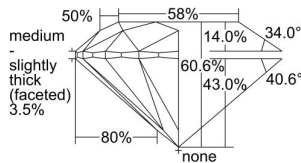

GIA®

FACSIMILE

GIA REPORT 6415360189

Verify this report at GIA.edu

GIA NATURAL DIAMOND DOSSIER®

November 23, 2021
GIA Report Number **6415360189**
Shape and Cutting Style ..... **Round Brilliant**
Measurements ..... **4.98 - 4.99 x 3.02 mm**

GRADING RESULTS

Carat Weight ..... **0.46 carat**
Color Grade ..... **G**
Clarity Grade **VS1**
Cut Grade ..... **Excellent**

ADDITIONAL GRADING INFORMATION

Polish ..... **Very Good**
Symmetry ..... **Excellent**
Fluorescence ..... **Faint**
Clarity Characteristics ..... **Crystal, Pinpoint**
Inspection(s): **GIA 6415360189**

PROPORTIONS

Profile to actual proportions

GRADING SCALES

GIA COLOR SCALE

COLORLESS	D
	E
	F
	G
	H
	I
	J
NEAR COLORLESS	K
	L
Faint	M
	N
	O
	P
Very Light	Q
	R
	S
	T
	U
	V
	W
	X
	Y
Light	Z

GIA CLARITY SCALE

FLAWLESS	VERY VERY SLIGHTLY INCLUDED	VVS₁	VERY SLIGHTLY INCLUDED	SI₁	SLIGHTLY INCLUDED	I₁	
							FLAWLESS
INTERNALLY FLAWLESS	VERY SLIGHTLY INCLUDED	VVS₂	VERY SLIGHTLY INCLUDED	SI₂	SLIGHTLY INCLUDED	I₂	
		VS₁				I₃	
	VS₂						

GIA CUT SCALE

EXCELLENT
VERY GOOD
GOOD
FAIR
POOR