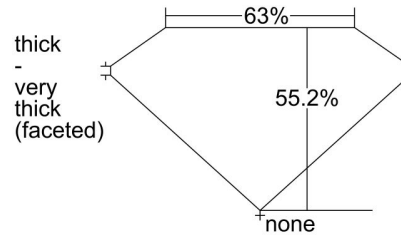

GIA NATURAL DIAMOND GRADING REPORT

 December 30, 2021
 GIA Report Number **6415392468**
 Shape and Cutting Style **Heart Brilliant**
 Measurements **5.81 x 7.00 x 3.87 mm**
GRADING RESULTS

 Carat Weight **1.01 carat**
 Color Grade **I**
 Clarity Grade **VS2**
ADDITIONAL GRADING INFORMATION

 Polish **Excellent**
 Symmetry **Very Good**
 Fluorescence **None**
 Inscription(s): **GIA 6415392468**
PROPORTIONS

Profile not to actual proportions

CLARITY CHARACTERISTICS

KEY TO SYMBOLS*
 Feather

* Red symbols denote internal characteristics (inclusions). Green or black symbols denote external characteristics (blemishes). Diagram is an approximate representation of the diamond, and symbols shown indicate type, position, and approximate size of clarity characteristics. All clarity characteristics may not be shown. Details of finish are not shown.