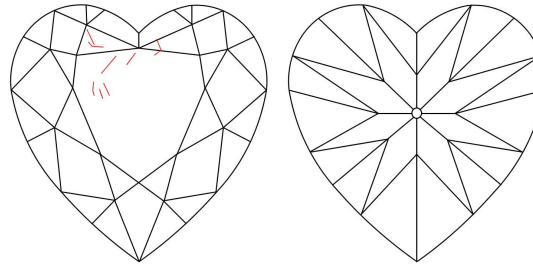

GIA NATURAL DIAMOND GRADING REPORT

 December 30, 2021
 GIA Report Number **6415392468**
 Shape and Cutting Style **Heart Brilliant**
 Measurements **5.81 x 7.00 x 3.87 mm**
GRADING RESULTS

 Carat Weight **1.01 carat**
 Color Grade **I**
 Clarity Grade **VS2**
ADDITIONAL GRADING INFORMATION

 Polish **Excellent**
 Symmetry **Very Good**
 Fluorescence **None**
 Inscription(s): **GIA 6415392468**
PROPORTIONS

Profile not to actual proportions

CLARITY CHARACTERISTICS

KEY TO SYMBOLS*
 Feather

* Red symbols denote internal characteristics (inclusions). Green or black symbols denote external characteristics (blemishes). Diagram is an approximate representation of the diamond, and symbols shown indicate type, position, and approximate size of clarity characteristics. All clarity characteristics may not be shown. Details of finish are not shown.