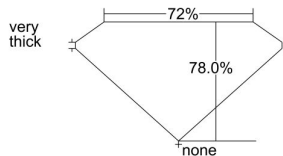

GIA®

FACSIMILE

GIA REPORT 6415398271

Verify this report at GIA.edu

GIA NATURAL DIAMOND DOSSIER®

November 30, 2021
GIA Report Number 6415398271
Shape and Cutting Style ..... Square Modified Brilliant
Measurements ..... 4.31 x 4.10 x 3.20 mm

GRADING RESULTS

Carat Weight ..... 0.50 carat
Color Grade ..... F
Clarity Grade VVS1

ADDITIONAL GRADING INFORMATION

Polish ..... Excellent
Symmetry ..... Very Good
Fluorescence ..... Faint
Clarity Characteristics ..... Pinpoint, Feather, Cavity
Inscription(s): GIA 6415398271

PROPORTIONS

Profile not to actual proportions

GRADING SCALES

GIA COLOR SCALE		GIA CLARITY SCALE			
COLORLESS	D	VERY VERY SLIGHTLY INCLUDED	FLAWLESS		
	E		INTERNALLY FLAWLESS		
	F	VERY SLIGHTLY INCLUDED	VVS₁		
	G		VVS₂		
	H		VS₁		
	NEAR COLORLESS	I	SLIGHTLY INCLUDED	VS₂	
		J		SI₁	
		FAINT	K	INCLUDED	SI₂
			L		I₁
			M		I₂
VERT LIGHT	N	LIGHT	I₃		
	O				
	P				
	Q				
	R