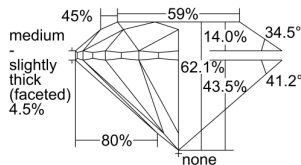

GIA®

FACSIMILE

GIA REPORT 6415416951

Verify this report at GIA.edu

GIA NATURAL DIAMOND DOSSIER®

November 29, 2021
GIA Report Number 6415416951
Shape and Cutting Style ..... Round Brilliant
Measurements ..... 4.27 - 4.30 x 2.66 mm

GRADING RESULTS

Carat Weight ..... 0.30 carat
Color Grade I
Clarity Grade VS2
Cut Grade ..... Excellent

ADDITIONAL GRADING INFORMATION

Polish ..... Excellent
Symmetry ..... Excellent
Fluorescence ..... None
Clarity Characteristics ..... Crystal
Inscription(s): GIA 6415416951

PROPORTIONS

Profile to actual proportions