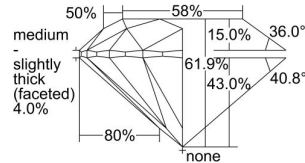

GIA®

FACSIMILE

GIA REPORT 6415429966

Verify this report at GIA.edu

GIA NATURAL DIAMOND DOSSIER®

November 30, 2021
GIA Report Number 6415429966
Shape and Cutting Style ..... Round Brilliant
Measurements ..... 4.33 - 4.35 x 2.69 mm

GRADING RESULTS

Carat Weight ..... 0.31 carat
Color Grade ..... F
Clarity Grade ..... Internally Flawless
Cut Grade ..... Excellent

ADDITIONAL GRADING INFORMATION

Polish ..... Excellent
Symmetry ..... Excellent
Fluorescence ..... Medium Blue
Clarity Characteristics ..... Minor Details of Polish
Inscription(s): GIA 6415429966

PROPORTIONS

Profile to actual proportions

GRADING SCALES

GIA COLOR SCALE	GIA CLARITY SCALE	GIA CUT SCALE	
D	FLAWLESS	EXCELLENT	
E	INTERNALLY FLAWLESS		
F		VVS₁	VERY GOOD
G	VVS₂		
H	VS₁	GOOD	
I	VS₂		
J	SI₁	FAIR	
K	SI₂		
L	I₁	POOR	
M			
N			
O	I₂		
P			
Q			
R	I₃		
S			
T			
U			
V			
W			
X			
Y			
Z