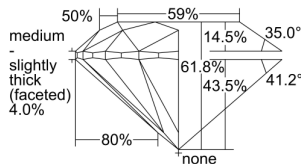

GIA®

FACSIMILE

GIA REPORT 6415475534

Verify this report at GIA.edu

GIA NATURAL DIAMOND DOSSIER®

December 01, 2021
GIA Report Number **6415475534**
Shape and Cutting Style ..... **Round Brilliant**
Measurements ..... **4.75 - 4.78 x 2.94 mm**

GRADING RESULTS

Carat Weight ..... **0.41 carat**
Color Grade ..... **F**
Clarity Grade **VVS1**
Cut Grade ..... **Excellent**

ADDITIONAL GRADING INFORMATION

Polish ..... **Excellent**
Symmetry ..... **Excellent**
Fluorescence ..... **Faint**
Clarity Characteristics ..... **Pinpoint, Feather**
Inscription(s): **GIA 6415475534**

PROPORTIONS

Profile to actual proportions