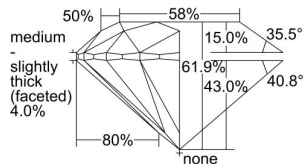

GIA®

FACSIMILE

GIA REPORT

6415494588

Verify this report at GIA.edu

GIA NATURAL DIAMOND DOSSIER®

December 01, 2021
GIA Report Number **6415494588**
Shape and Cutting Style ..... **Round Brilliant**
Measurements ..... **4.28 - 4.30 x 2.66 mm**

GRADING RESULTS

Carat Weight ..... **0.30 carat**
Color Grade ..... **F**
Clarity Grade **VVS2**
Cut Grade ..... **Excellent**

ADDITIONAL GRADING INFORMATION

Polish ..... **Excellent**
Symmetry ..... **Excellent**
Fluorescence ..... **Faint**
Clarity Characteristics.. **Cloud, Needle, Pinpoint, Surface Graining**
Inscription(s): **GIA 6415494588**

PROPORTIONS

Profile to actual proportions

GRADING SCALES

GIA COLOR SCALE	GIA CLARITY SCALE	GIA CUT SCALE
D	FLAWLESS	EXCELLENT
E	FLAWLESS	
F	INTERNALLY FLAWLESS	VERY GOOD
G	FLAWLESS	
H	VVS₁	GOOD
I	VVS₂	
J	VS₁	FAIR
K	VS₂	
L	SI₁	POOR
M	SI₂	
N	I₁	
O	I₂	
P	I₃	
Q		
R		
S		
T		
U		
V		
W		
X		
Y		
Z