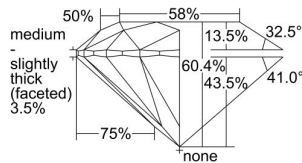

GIA®

FACSIMILE

GIA REPORT

6415556796

Verify this report at GIA.edu

GIA NATURAL DIAMOND DOSSIER®

December 08, 2021
GIA Report Number **6415556796**
Shape and Cutting Style ..... **Round Brilliant**
Measurements ..... **5.18 - 5.20 x 3.13 mm**

GRADING RESULTS

Carat Weight ..... **0.51 carat**
Color Grade ..... **G**
Clarity Grade **VS2**
Cut Grade ..... **Excellent**

ADDITIONAL GRADING INFORMATION

Polish ..... **Excellent**
Symmetry ..... **Excellent**
Fluorescence ..... **None**
Clarity Characteristics..... **Crystal, Cloud**
Inscription(s): **GIA 6415556796**

PROPORTIONS

Profile to actual proportions

GRADING SCALES

GIA COLOR SCALE	GIA CLARITY SCALE	GIA CUT SCALE	
D	FLAWLESS	EXCELLENT	
E	INTERNALLY FLAWLESS		
F		VVS₁	VERY GOOD
G	VVS₂		
H	VS₁	GOOD	
I	VS₂		
J	SI₁	FAIR	
K	SI₂		
L	I₁	POOR	
M			
N			
O	I₂		
P			
Q	I₃		
R			
S			
T			
U			
V			
W			
X			
Y			
Z