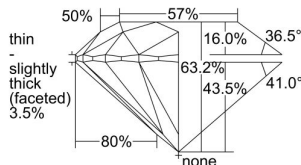

GIA®

FACSIMILE

GIA REPORT 6415597140

Verify this report at GIA.edu

GIA NATURAL DIAMOND DOSSIER®

December 09, 2021
GIA Report Number 6415597140
Shape and Cutting Style ..... Round Brilliant
Measurements ..... 3.83 - 3.86 x 2.43 mm

GRADING RESULTS

Carat Weight ..... 0.22 carat
Color Grade ..... F
Clarity Grade VVS1
Cut Grade ..... Excellent

ADDITIONAL GRADING INFORMATION

Polish ..... Excellent
Symmetry ..... Excellent
Fluorescence ..... None
Clarity Characteristics..... Cloud, Pinpoint, Indented Natural
Inscription(s): GIA 6415597140

PROPORTIONS

Profile to actual proportions