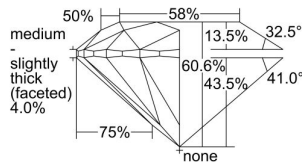

GIA®

FACSIMILE

GIA REPORT

6415604384

Verify this report at GIA.edu

GIA NATURAL DIAMOND DOSSIER®

December 21, 2021
GIA Report Number **6415604384**
Shape and Cutting Style ..... **Round Brilliant**
Measurements ..... **4.74 - 4.77 x 2.88 mm**

GRADING RESULTS

Carat Weight ..... **0.40 carat**
Color Grade ..... **F**
Clarity Grade **VVS1**
Cut Grade ..... **Excellent**

ADDITIONAL GRADING INFORMATION

Polish ..... **Excellent**
Symmetry ..... **Excellent**
Fluorescence ..... **Faint**
Clarity Characteristics... **Indented Natural, Chip, Surface Graining**
Inscription(s): **GIA 6415604384**

PROPORTIONS

Profile to actual proportions

GRADING SCALES

GIA COLOR SCALE	GIA CLARITY SCALE	GIA CUT SCALE
COLOURLESS	FLAWLESS	EXCELLENT
D	INTERNALLY FLAWLESS	
E	VVS₁	VERY GOOD
F		
G	VS₁	GOOD
H		
I	SI₁	FAIR
J		
K	I₁	POOR
L		
M	I₂	
N	I₃	
O		
P		
Q		
R		
S		
T		
U		
V		
W		
X		
Y		
Z