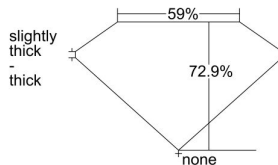

GIA®

FACSIMILE

GIA REPORT 6415714654

Verify this report at GIA.edu

GIA NATURAL DIAMOND DOSSIER®

December 27, 2021
GIA Report Number 6415714654
Shape and Cutting Style ..... Square Emerald Cut
Measurements ..... 4.92 x 4.84 x 3.53 mm

GRADING RESULTS

Carat Weight ..... 0.70 carat
Color Grade ..... E
Clarity Grade SI2

ADDITIONAL GRADING INFORMATION

Polish ..... Excellent
Symmetry ..... Very Good
Fluorescence ..... None
Clarity Characteristics ..... Crystal, Cloud
Inscription(s): GIA 6415714654

PROPORTIONS

Profile not to actual proportions

GRADING SCALES

GIA COLOR SCALE		GIA CLARITY SCALE			
COLORLESS	D	VERY VERY SLIGHTLY INCLUDED	FLAWLESS		
	E		INTERNALLY FLAWLESS		
	F	VERY SLIGHTLY INCLUDED	VVS₁		
	G		VVS₂		
	H		VS₁		
	NEAR COLORLESS	I	SLIGHTLY INCLUDED	VS₂	
		J		SI₁	
		FAINT	K	INCLUDED	SI₂
			L		I₁
			M		I₂
VERT LIGHT			N	INCLUDED	I₃
			O		
			P		
	Q				
LIGHT	R				
	S				
	T				
	U				
	V				
	Z