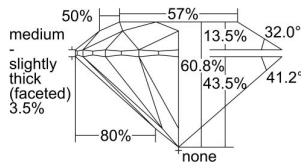

GIA®

FACSIMILE

GIA REPORT 6415719963

Verify this report at GIA.edu

GIA NATURAL DIAMOND DOSSIER®

December 20, 2021
GIA Report Number 6415719963
Shape and Cutting Style ..... Round Brilliant
Measurements ..... 4.35 - 4.37 x 2.65 mm

GRADING RESULTS

Carat Weight ..... 0.30 carat
Color Grade ..... G
Clarity Grade VVS1
Cut Grade ..... Excellent

ADDITIONAL GRADING INFORMATION

Polish ..... Excellent
Symmetry ..... Excellent
Fluorescence ..... Faint
Clarity Characteristics ..... Pinpoint
Inscription(s): GIA 6415719963

PROPORTIONS

Profile to actual proportions

GRADING SCALES

GIA COLOR SCALE	GIA CLARITY SCALE	GIA CUT SCALE	
D	FLAWLESS	EXCELLENT	
E	INTERNALLY FLAWLESS		
F		VVS₁	VERY GOOD
G	VVS₂		
H	VS₁	GOOD	
I	VS₂		
J	SI₁	FAIR	
K	SI₂		
L	I₁	POOR	
M	I₂		
N	I₃		
O			
P			
Q			
R			
S			
T			
U			
V			
W			
X			
Y			
Z