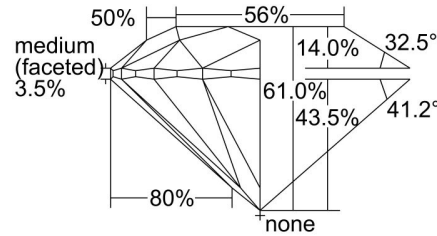

GIA NATURAL DIAMOND GRADING REPORT

December 21, 2021
 GIA Report Number 6415725828
 Shape and Cutting Style Round Brilliant
 Measurements 6.46 - 6.50 x 3.95 mm

GRADING RESULTS

Carat Weight 1.00 carat
 Color Grade F
 Clarity Grade SI2
 Cut Grade Excellent

ADDITIONAL GRADING INFORMATION

Polish Excellent
 Symmetry Excellent
 Fluorescence None
 Inscription(s): GIA 6415725828

Comments: Pinpoints are not shown. Clouds are not shown.

PROPORTIONS

Profile to actual proportions

CLARITY CHARACTERISTICS

KEY TO SYMBOLS*

-  Feather
-  Crystal
-  Needle
-  Knot

* Red symbols denote internal characteristics (inclusions). Green or black symbols denote external characteristics (blemishes). Diagram is an approximate representation of the diamond, and symbols shown indicate type, position, and approximate size of clarity characteristics. All clarity characteristics may not be shown. Details of finish are not shown.