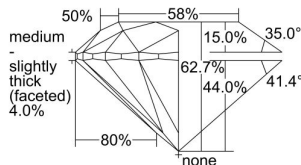

GIA®

FACSIMILE

GIA REPORT 6415737488

Verify this report at GIA.edu

GIA NATURAL DIAMOND DOSSIER®

December 22, 2021
GIA Report Number **6415737488**
Shape and Cutting Style ..... **Round Brilliant**
Measurements ..... **4.41 - 4.43 x 2.77 mm**

GRADING RESULTS

Carat Weight ..... **0.33 carat**
Color Grade ..... **F**
Clarity Grade **VS2**
Cut Grade ..... **Excellent**

ADDITIONAL GRADING INFORMATION

Polish ..... **Excellent**
Symmetry ..... **Excellent**
Fluorescence ..... **None**
Clarity Characteristics ..... **Crystal, Cloud**
Inscription(s): **GIA 6415737488**

PROPORTIONS

Profile to actual proportions

GRADING SCALES

GIA COLOR SCALE	GIA CLARITY SCALE	GIA CUT SCALE	
D	FLAWLESS	EXCELLENT	
E	INTERNALLY FLAWLESS		
F		VVS₁	VERY GOOD
G	VVS₂		
H	VS₁	GOOD	
I	VS₂		
J	SI₁	FAIR	
K	SI₂		
L	I₁	POOR	
M	I₂		
N	I₃		
O			
P			
Q			
R			
S			
T			
U			
V			
W			
X			
Y			
Z